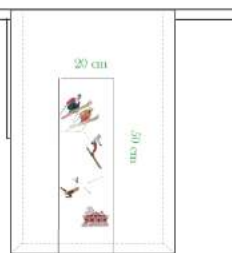

Mountain – brilliant colors

1 Drap de bain
Eponge 550Gr 100*160