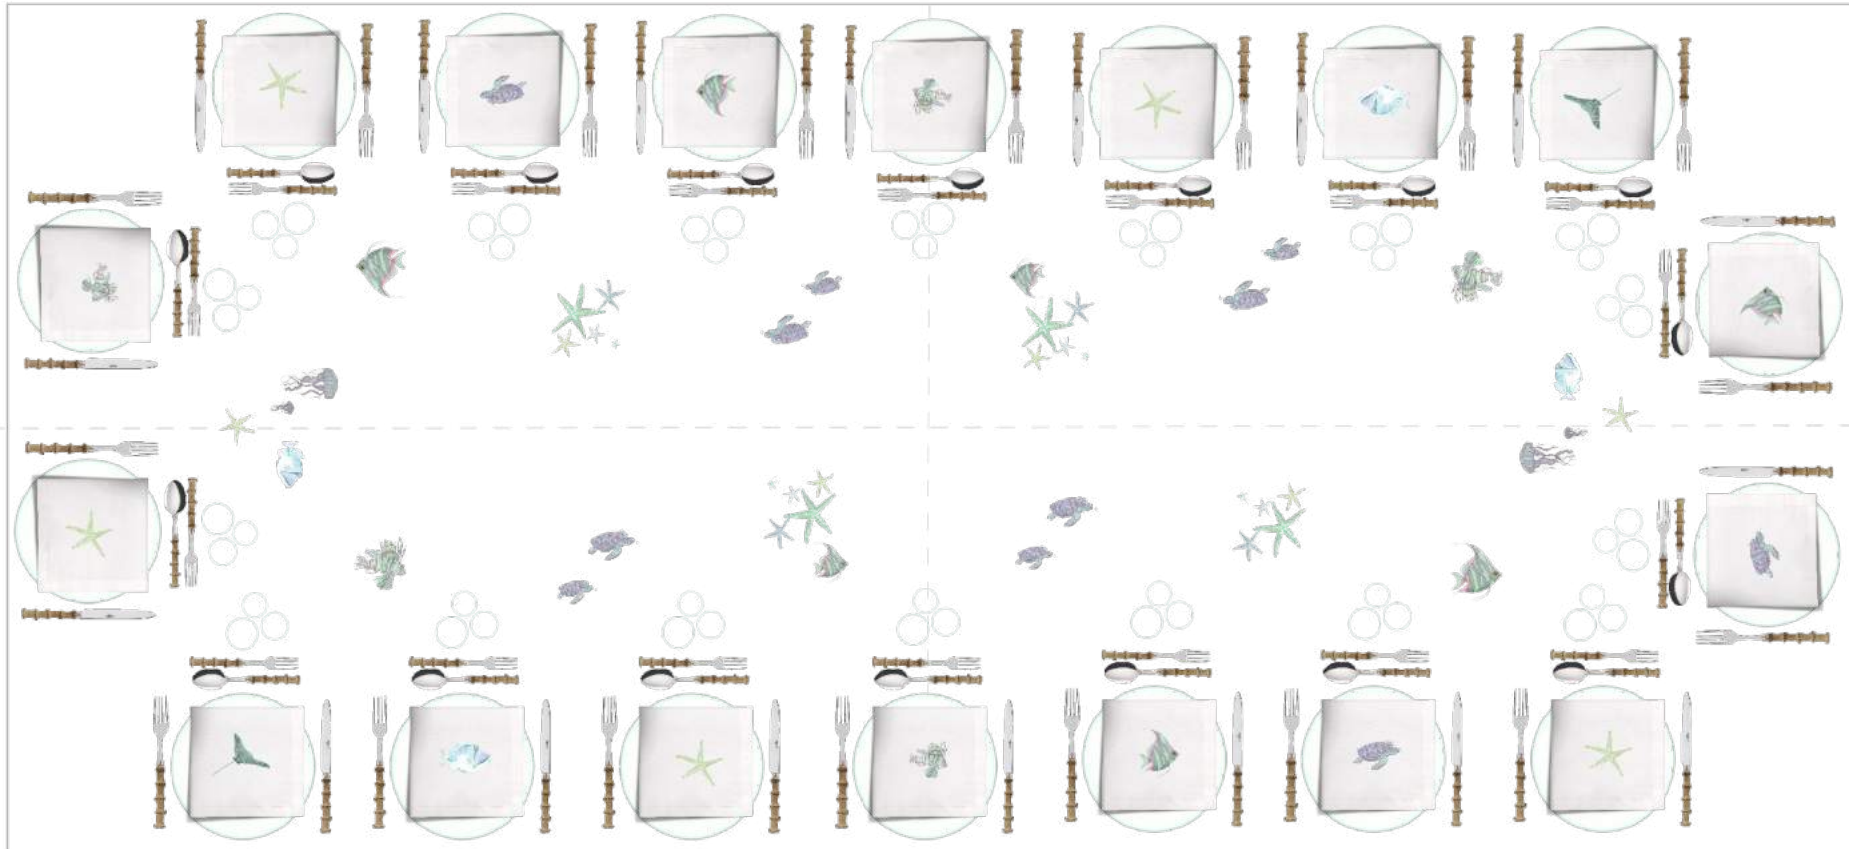

Sea word - bespoke