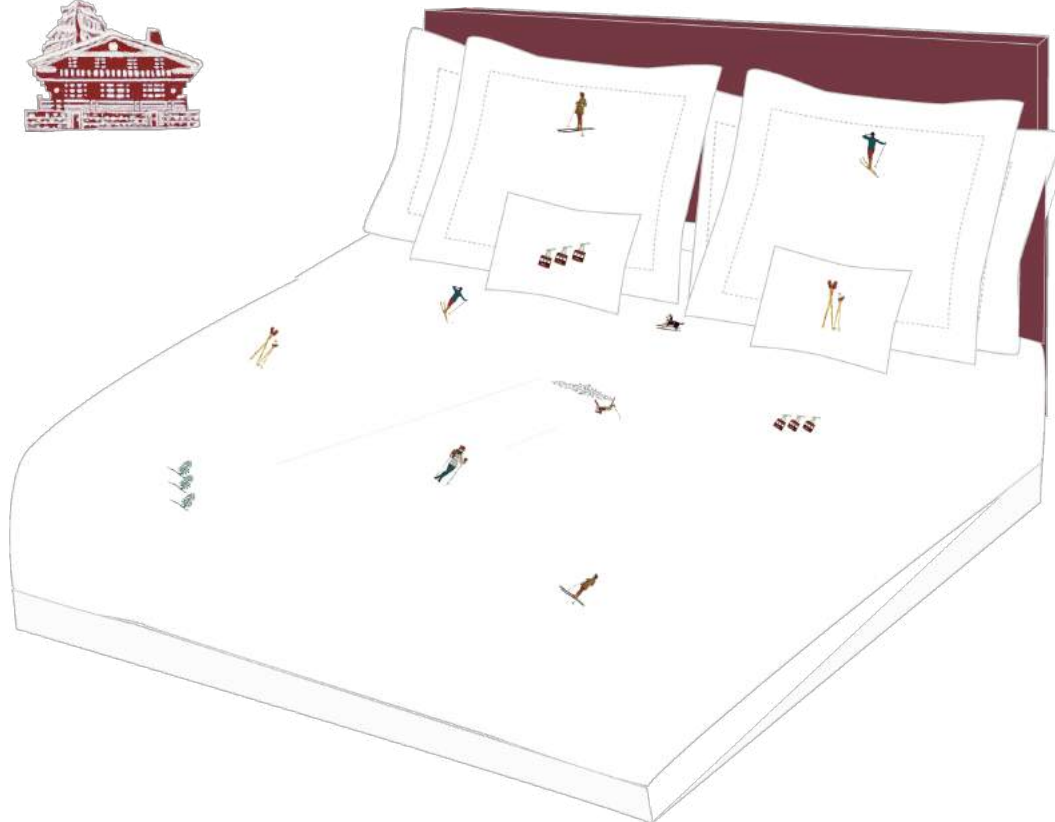

Sent bags 20*14cm

Placemat 37*47cm – napkins 50*50cm – cocktail napkins 16*24cm

Marie de Fels All rights reserved 2022

Mountain – Brilliant colors - bespoke

Mountain – brilliant colors

1 Drap de bain
Eponge 550Gr 100*160

2 Serviette française
Eponge 550Gr 50*100

Serviette invité
Ganse satin blanc
/Pour mémoire (déjà livré) 40*60

Acrobate skier

Bath towels 40*60/50*100/100*150cm
Bath mat 60*60/60*100cm

Placemat 37*47cm - napkins 50*50cm - cocktail napkins 16*24cm