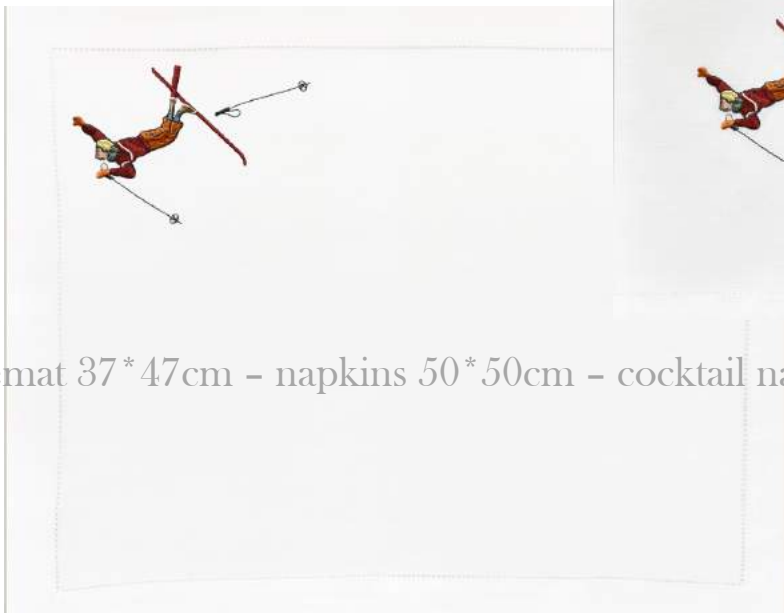

Acrobate skier

Bath towels 40*60/50*100/100*150cm
Bath mat 60*60/60*100cm

Placemat 37*47cm - napkins 50*50cm - cocktail napkins 16*24cm