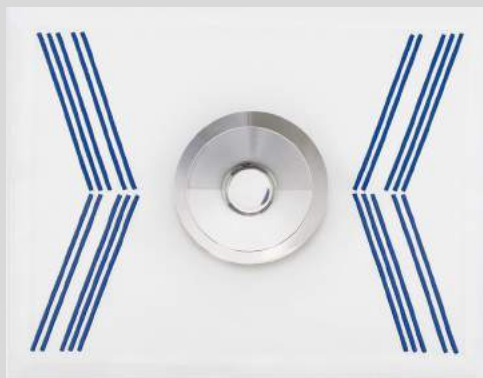

Bayadère

Placemat 37*47cm - napkins 50*50cm