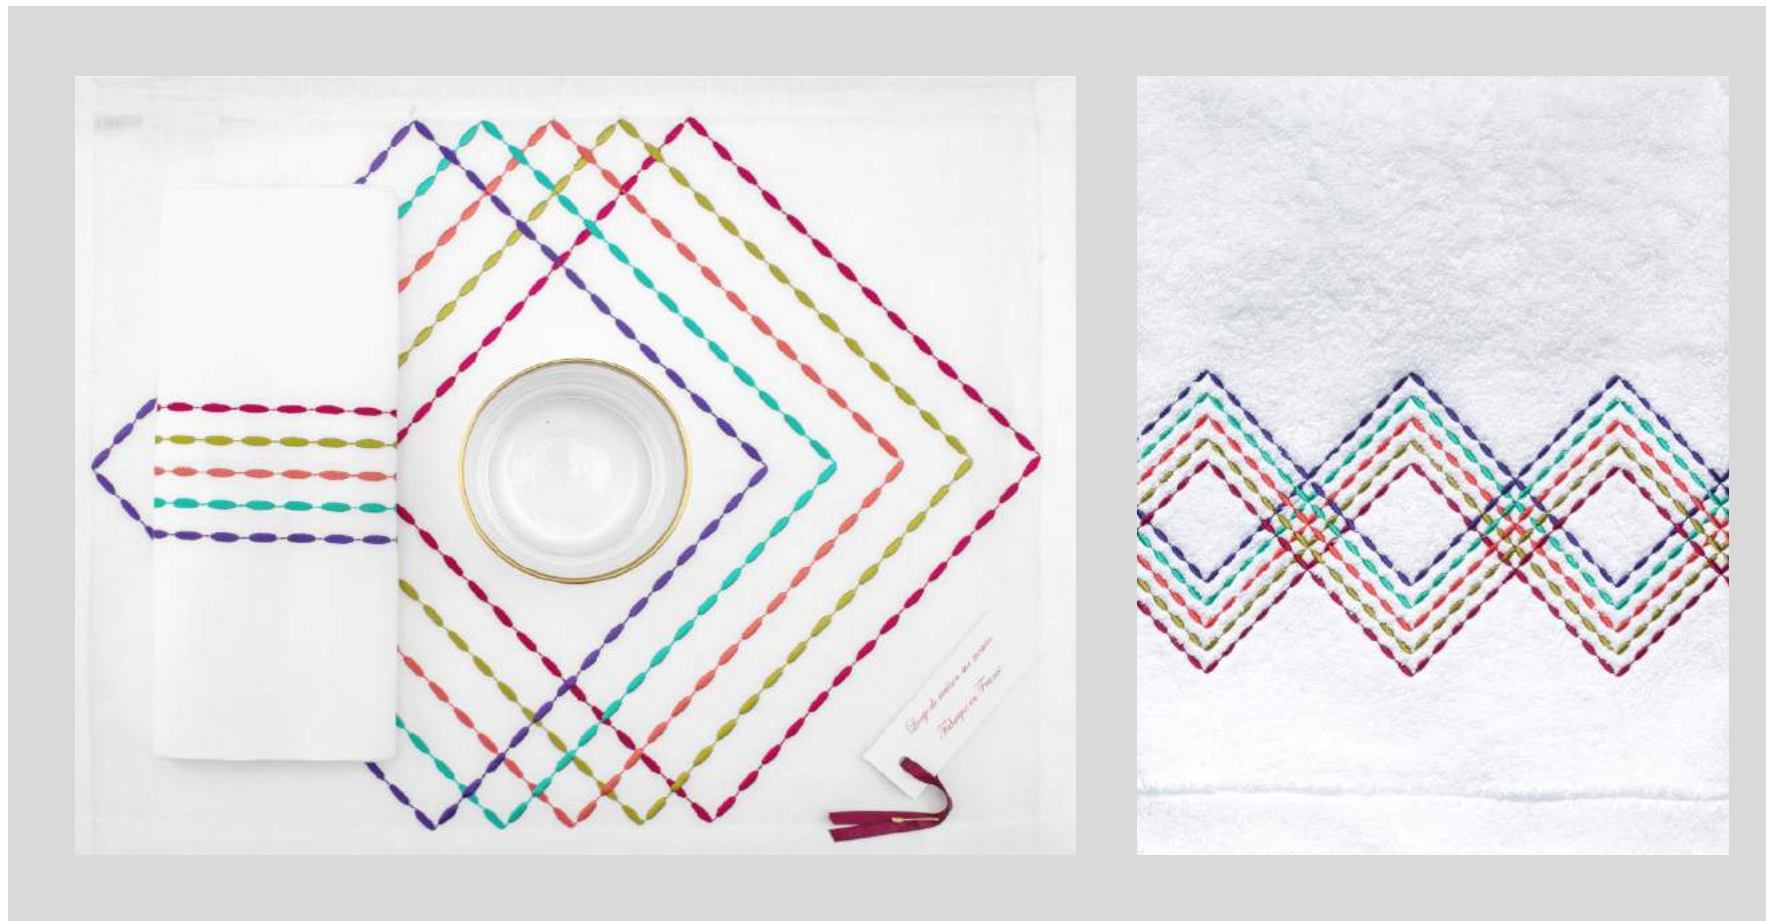

Tampico – Collaboration P.Frey

Placemat 37 * 47cm - napkins 50 * 50cm

Bath towels 40 * 60/50 * 100/100 * 150cm
Bath mat 60 * 60/60 * 100cm