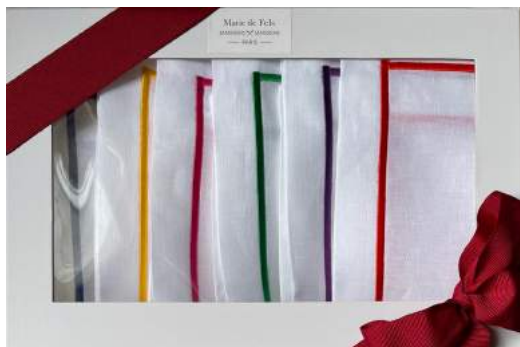

■ Coral placemat and napkin

Mosaic embroidery - fringes

Placemat 45*45cm - napkins 45*45cm

Marie de Fels

— PARIS —

Flower power

Dear Henri

Placemat 37*47cm - napkins 50*50cm