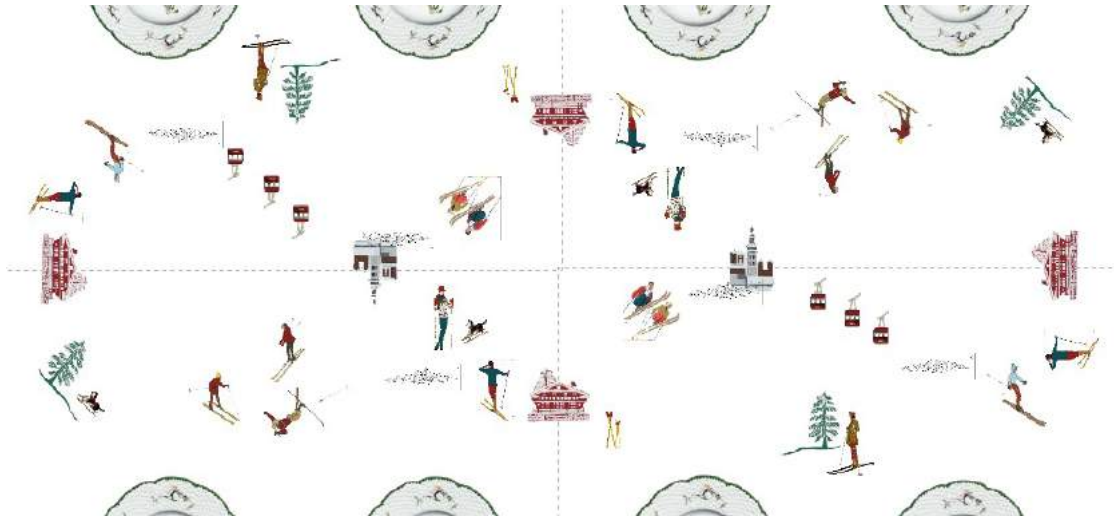

Mountain – Brilliant colors - bespoke