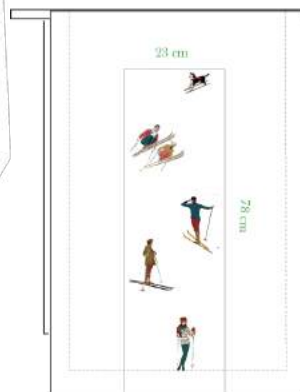

Dogs

Pillow case 30*40cm +
goose feather pillow

Marie de Fels
— PARIS —

Chalet spirit

Mountain flowers

Placemat 37 * 47cm - napkins 50 * 50cm

Mountain– Le Refuge

Mountain– Pastel colors

Sent bags 20*14cm

Placemat 37*47cm – napkins 50*50cm – cocktail napkins 16*24cm

Marie de Fels All rights reserved 2022

Mountain – Brilliant colors - bespoke

Mountain – brilliant colors

1 Drap de bain
Eponge 550Gr 100*160

2 Serviette française
Eponge 550Gr 50*100

Serviette invité
Ganse satin blanc
/Pour mémoire (déjà livré) 40*60

Acrobate skier

Bath towels 40*60/50*100/100*150cm
Bath mat 60*60/60*100cm

Placemat 37*47cm - napkins 50*50cm - cocktail napkins 16*24cm