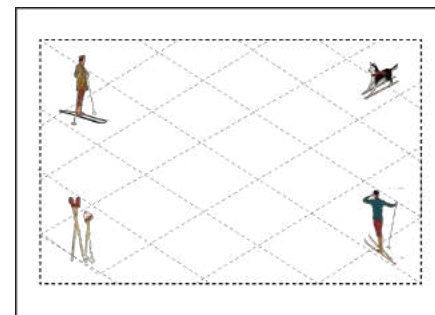

Mountain – brilliant colors

1 Drap de bain
Eponge 550Gr 100*160