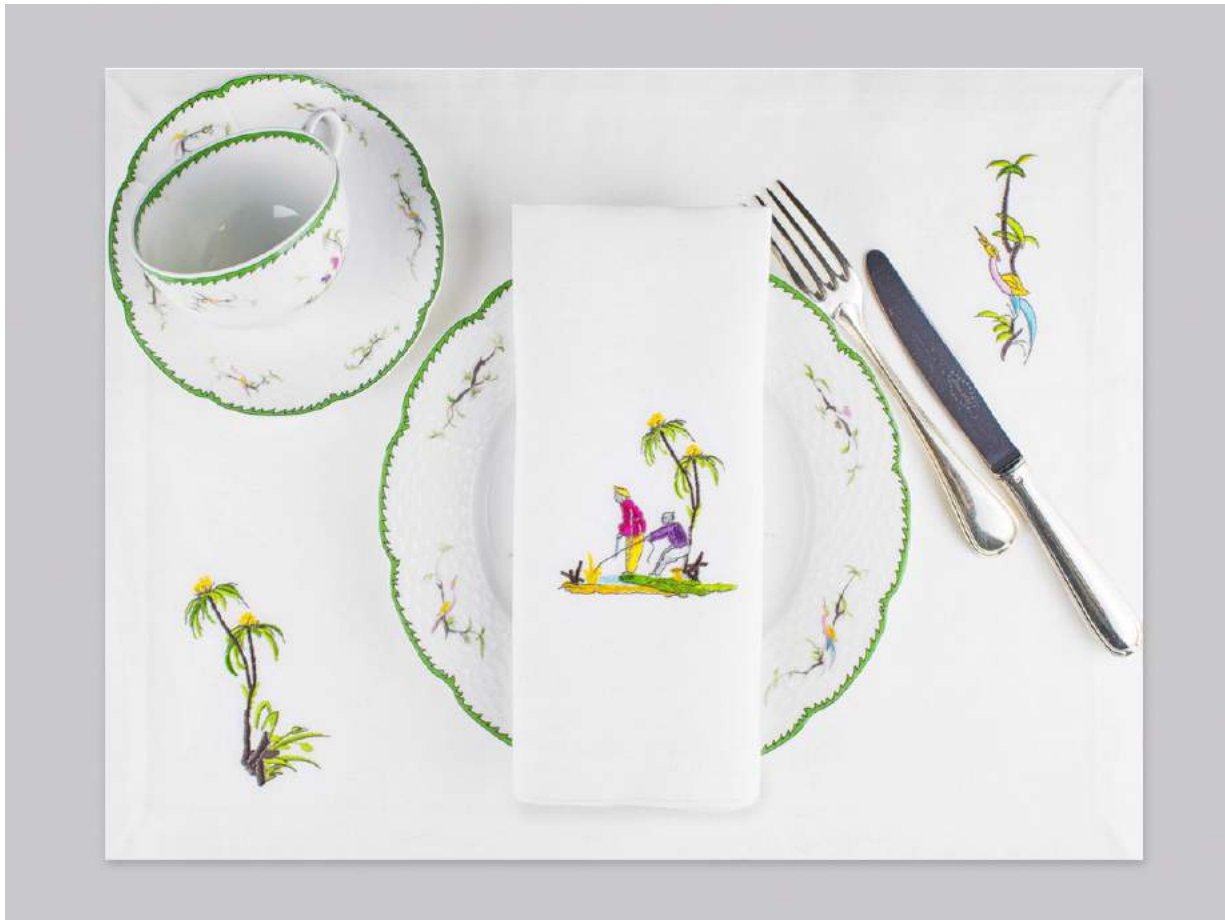

Si Kiang – Collaboration Maison Raynaud-Ercuis

Placemat 37*47cm - napkins 50*50cm - cocktail napkins 16*24cm