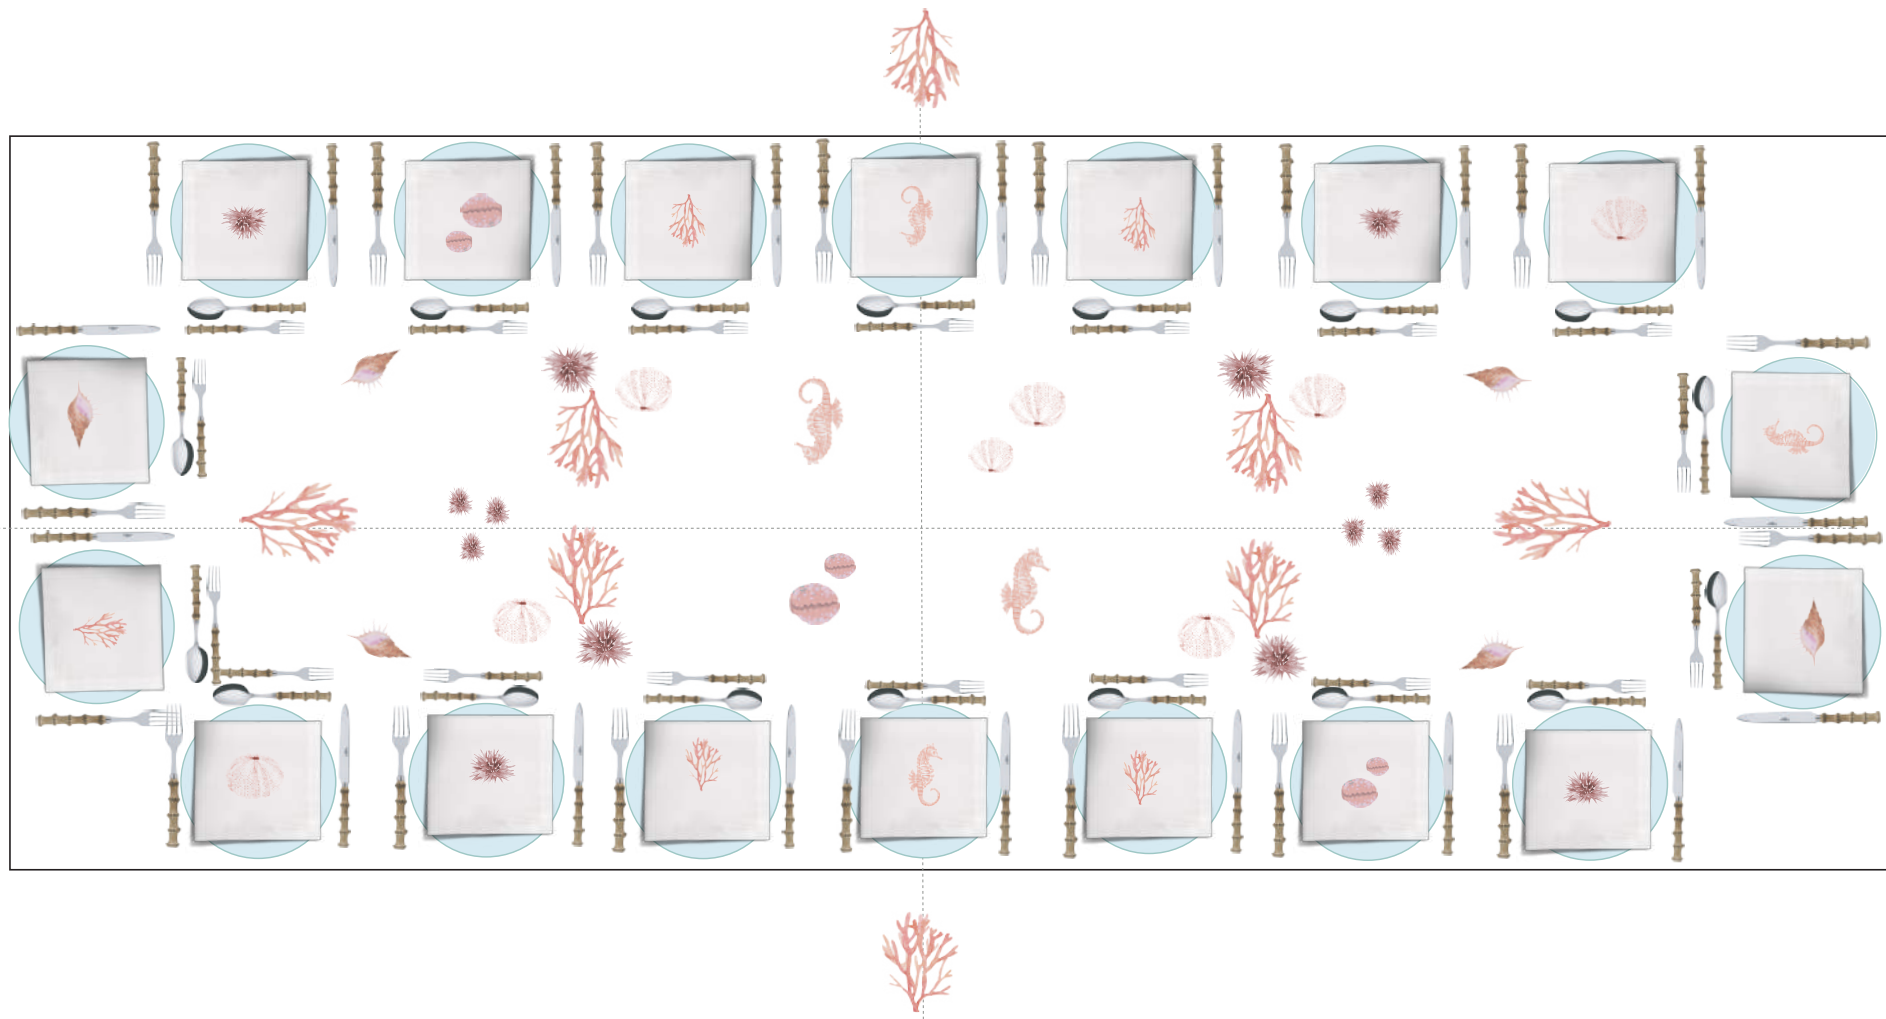

Placemat 37*47cm - napkins 50*50cm

Bamboo

Si Kiang – Collaboration Maison Raynaud-Ercuis

Placemat 37*47cm - napkins 50*50cm - cocktail napkins 16*24cm

Cannage – Coordinated to Maison Bernardaud

Option 2

Placemat 37*47cm - napkins 50*50cm - cocktail napkins 16*24cm

Sea word - bespoke

Sea word - bespoke

Sea word

Sea word-Star fish & turtle

Grand Corail & Clown fish

Océan & boule fish

Coral shells - bespoke

Coral shells

■ Coral placemat and napkin

Mosaic embroidery - fringes

Placemat 45*45cm - napkins 45*45cm

Marie de Fels

— PARIS —

Flower power

Dear Henri

Placemat 37*47cm - napkins 50*50cm