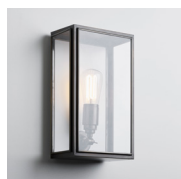

ORIGINAL

Dark bronze with white painted backplate and outside fitted clear glass