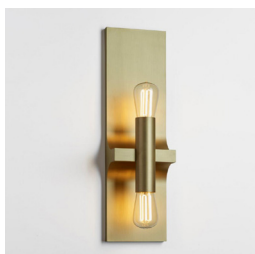

N123U WALCOTT TWIN

Wall lamp in artisanal soldered brass housing.
Dimensions: width 160mm - height 550mm - projection 125mm.
2 x LED Rustica clear glass e26 120V 6W 2200K included.
Main power 120V - 60Hz.
Use: indoor (IP20)

N123UDBRL002	WALCOTT TWIN dark bronze	2100,00
N123UBRVL002	WALCOTT TWIN vintage brass	2100,00
N123UAULL002	WALCOTT TWIN lacquered sateen brass	2750,00

	<u>ACCESSORIES AND SPARES</u>	
L002	LED Rustica clear glass e26 120V 6W 2200K	100,00

ACCESSORIES AND SPARES

LAMPS

L159	Lamp Segula LED clear glass S14d 120V 7W 2200K 300mm	120,00
L160	Lamp Segula LED clear glass S14d 120V 10W 2200K 510lm 500mm	120,00
L161	Lamp Segula LED clear glass S14s 120V 7W 2200K 300mm	120,00
L162	Lamp Segula clear glass S14S 120V 12W 2200K 500mm	130,00
L163	Lamp Segula LED frosted glass S14d 120V 7W 2200K 320lm 300mm	120,00
L164	Lamp Segula LED frosted glass S14d 120V 10W 2200K 480lm 500mm	120,00
L165	Lamp Segula frosted glass S14s 120V 8W 2200K 300mm	120,00
L166	Segula LED frosted glass S14s 120V 10W 2200K 500mm	130,00
L191	Soraa LED GU10 vivid 120V 9W 3000K 95CRI 490lm 36°	120,00
L192	Soraa LED GU10 vivid 120V 9W 3000K 95CRI 490lm 25°	120,00

ACCESSORIES FOR ARTON

Maximum length: 6m

NA027	Set of 2 rods L.1200mm Ø 10mm dark bronze	320,00
NA062	Set of 2 rods L.600mm Ø 10mm dark bronze	270,00

OTHER

ANK1159	Cleaning Kit	120,00
ANK1162	Sample Box	550,00