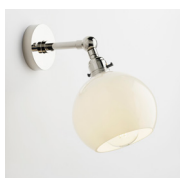

BOBECHE
Spherical opal glass.
W150mm - H221mm - P176mm.