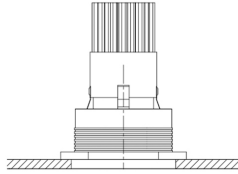

LAMP ACCESSORIES FLATSPOT

FA001ZWT	Screen for FLATSPOT 3 - Black	100,00
FA001WIT	Screen for FLATSPOT 3 - White	100,00
FA001CTM	Screen for FLATSPOT 3 - Custom color	150,00

BUILT-IN KIT FOR TRIMLESS

	<u>For false ceiling</u>	
FA002	Flatspot threaded fastner	50,00
FA003	Flatspot outer casing	100,00