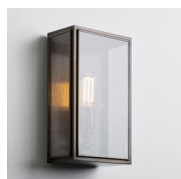

GAUZE

Woven metal gauze at the inside of the light fitting (clear glass)