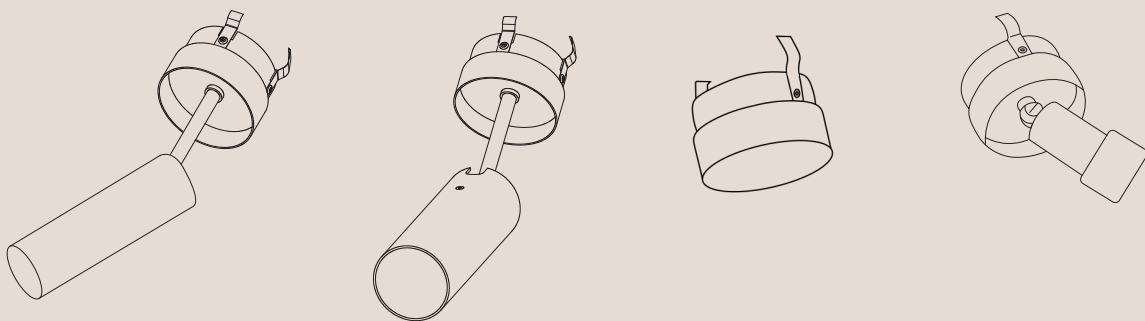

BUILT-IN KIT / CONCRETE CEILING

All Flatspot products are designed to easily fit into the same installation sleeve. (modular system)

For more information and detailed installation sheets, please visit our website. www.tekna.be