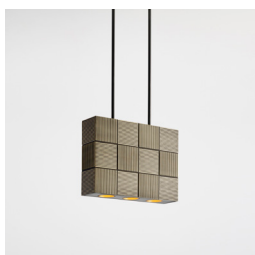

N122U PENDEEN

Pendant lamp in solid brass with milled lines in checkerboard pattern.
Dimensions: width 320mm - height 240mm - depth 80mm.
3 x Comfort spot with goldcolor painted reflector.
Soraa LED GU10 vivid 120V 9W 3000K 95CRI 490lm 36° included.
Main power 120V - 60Hz. Use: indoor (IP20)
Rods must be ordered separately, they are not included.
It's possible to customize the standard included LED spot with the available options.

N122UBRS191	PENDEEN patinated dark brass	7250,00

ACCESSORIES AND SPARES

L191	Soraa LED GU10 vivid 120V 9W 3000K 95CRI 490lm 36°	150,00
L192	Soraa LED GU10 vivid 120V 9W 3000K 95CRI 490lm 25°	150,00
NA062	Set of 2 rods L.600mm Ø 10mm dark bronze	270,00
NA027	Set of 2 rods L.1200mm Ø 10mm dark bronze	320,00