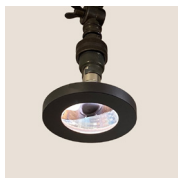

HALO RING

Screen for Lilley Spot Led in brushed nickel

HALO RING

Screen for Lilley Spot Led in dark bronze