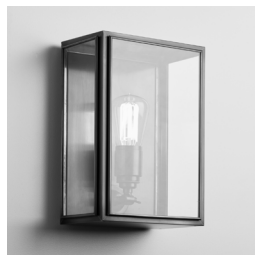

N096U ESSEX CITY

Wall lamp in brass with outside fitted clear glass and spring closure.
 Dimensions: width 265mm - height 415mm - projection 185mm.
 2 x LED Rustica clear glass e26 120V 6W 2200K included.
 Main power 120V - 60Hz. Main power 120V - 60Hz.

Use: indoor and outdoor (IP44)

N096UDBRL002HG ESSEX CITY dark bronze clear glass 2000,00

L002 ACCESSORIES AND SPARES
 LED Rustica clear glass e26 120V 6W 2200K 100,00

N097U ESSEX SMALL

Wall lamp in brass with outside fitted clear glass and spring closure.
 Dimensions: width 201mm - height 286mm - projection 119mm.
 No bulb included, socket type: e26.
 Main power 120V 60Hz.
 Use: indoor and outdoor (IP44)