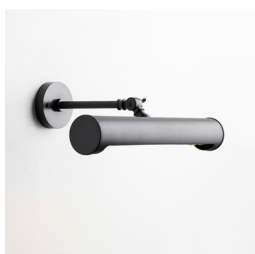

N146U PICTURE LIGHT MEDIUM

Wall lamp on knuckle joint 90° and fixed bracket and backplate in brass.
Dimensions: width 330mm - height 115mm - projection max 249mm - diameter lampscreen 51mm.
No bulb included, socket type: e14 120V.
Main power 120V - 60Hz.
Use: indoor (IP20)

The lamp shown in the picture is not included. The unit comes without spotlight or bulb.