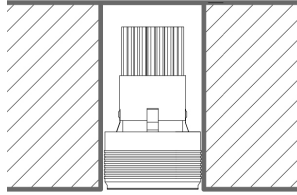

Please note that these parts must be ordered separately. The installation kit isn't included in the price of any Flatspot product.

It's possible to receive the installation kit immediately after placing your order. The transportation cost will be covered by the customer.