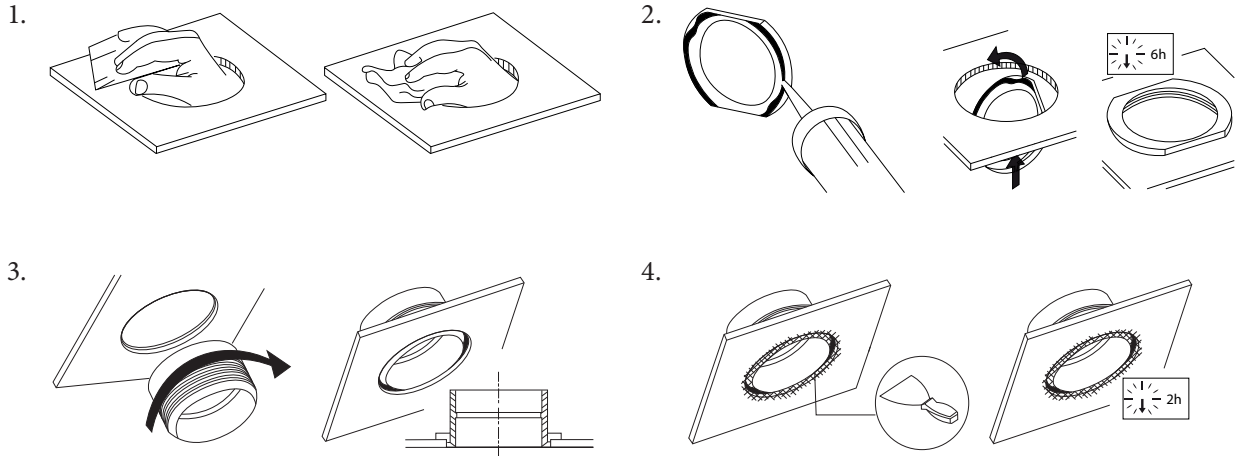

BUILT-IN KIT / PLASTER CEILING

All Flatspot products are designed to easily fit into the same installation sleeve. (modular system)