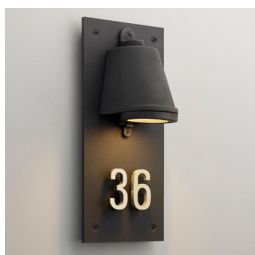

N045U SPREADERLIGHT HOUSENUMBER 12V WITH DOORBELL

Wall lamp in sandcasted brass with frosted glass. Wall plate with max. 3 numbers and doorbell included.
Dimensions: Width 120mm - length 270mm - depth 20mm.
All numbers and letters are available in dark bronze and polished brass. Doorbell in polished brass included.
Lamp Soraa LED MR16Vivid 12V 9W 3000K 95 CRI 450lm 36° (dimmable).
Main power 12V AC/ 12V DC. (US on request) Use: outdoor (IP43)

*This product is manufactured according to traditional methods.
Please take into consideration that small imperfections may occur.*