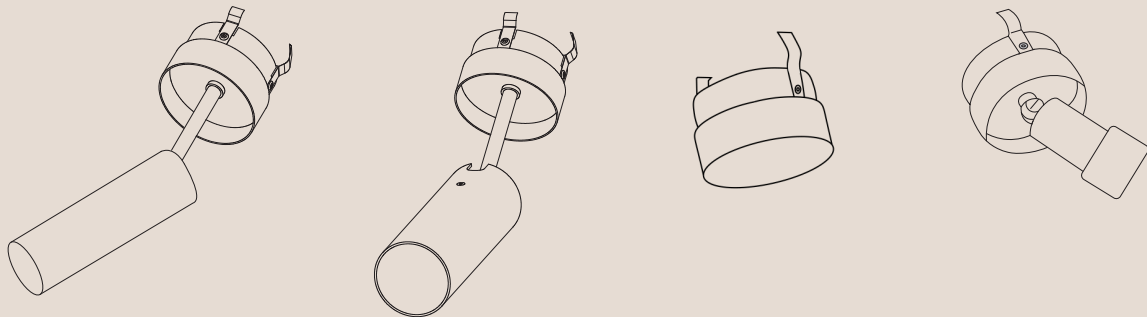

BUILT-IN KIT / CONCRETE CEILING

All Flatspot products are designed to easily fit into the same installation sleeve. (modular system)

For more information and detailed installation sheets, please visit our website. www.tekna.be