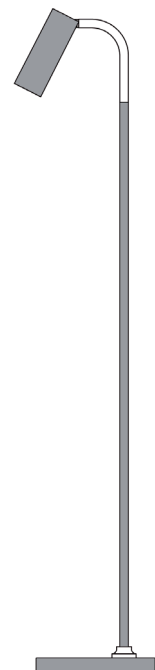

Create your own unique masterpiece using our sample book.