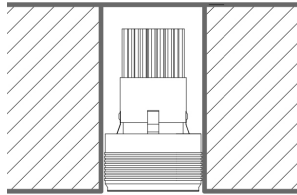

ANK1159	Cleaning Kit	150,00
ANK1162	Sample Box	500,00