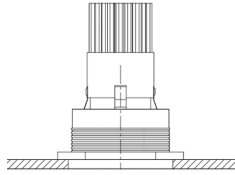

BUILT-IN KIT FOR TRIMLESS

FA002	<u>For false ceiling</u>	50,00
FA003	Flatspot threaded fastner Flatspot outer casing	100,00

FA003	<u>For concrete ceiling</u>	100,00
	Flatspot outer casing