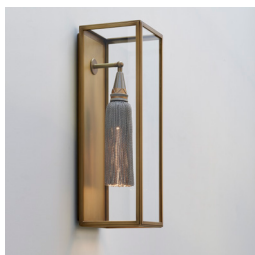

N089U LIZARD

Wall lamp in brass with detailed profile and inside fitted clear glass.
For vertical installation only.
Dimensions: width 183mm - height 545mm - projection 190mm.
Soraa LED GU10 vivid 120V 9W 3000K 95CRI 490lm 36° included
To be connected to 120V AC
Use: indoor (IP20)

N089UDBRL49	LIZARD dark bronze with trimming grey/salmon	4650,00
N089UBRVL49	LIZARD vintage brass with trimming grey/yellow	4650,00