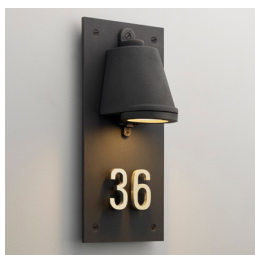

N044U SPREADERLIGHT HOUSENUMBER 12V

Wall lamp in sandcasted brass with frosted glass. Wall plate with max. 3 numbers included.
All numbers and letters are available in dark bronze and polished brass.
Dimensions: Width 120mm - length 270mm - depth 20mm.
Lamp Soraa LED MR16Vivid 12V 9W 3000K 95 CRI 450lm 36° (dimmable).
Main power 12V AC/ 12V DC. (US on request) Use: outdoor (IP43)

*This product is manufactured according to traditional methods.
Please take into consideration that small imperfections may occur.*