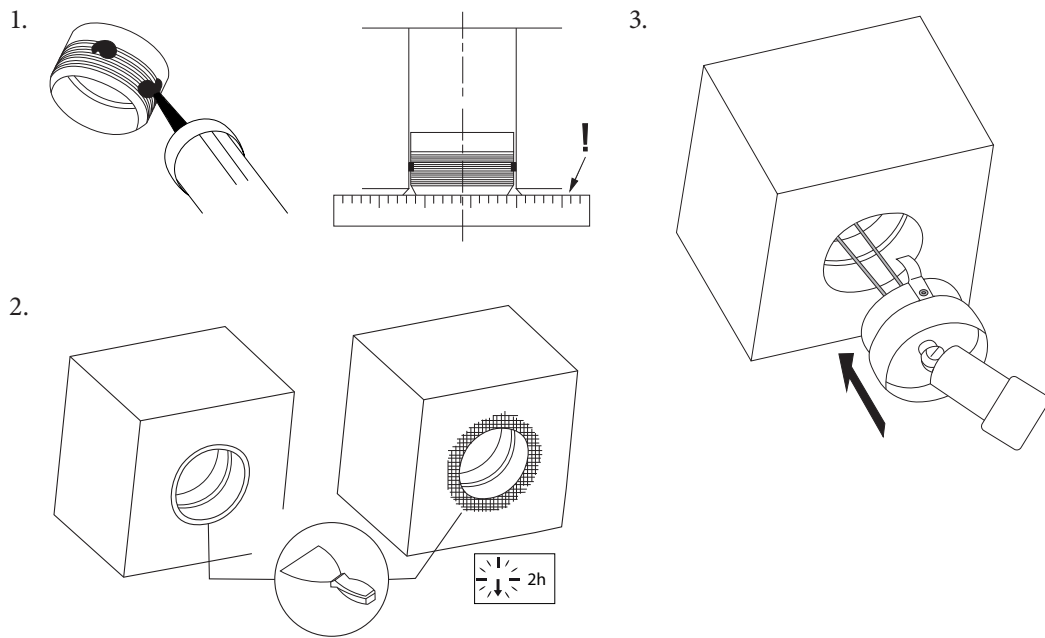

BUILT-IN KIT / CONCRETE CEILING

All Flatspot products are designed to easily fit into the same installation sleeve. (modular system)